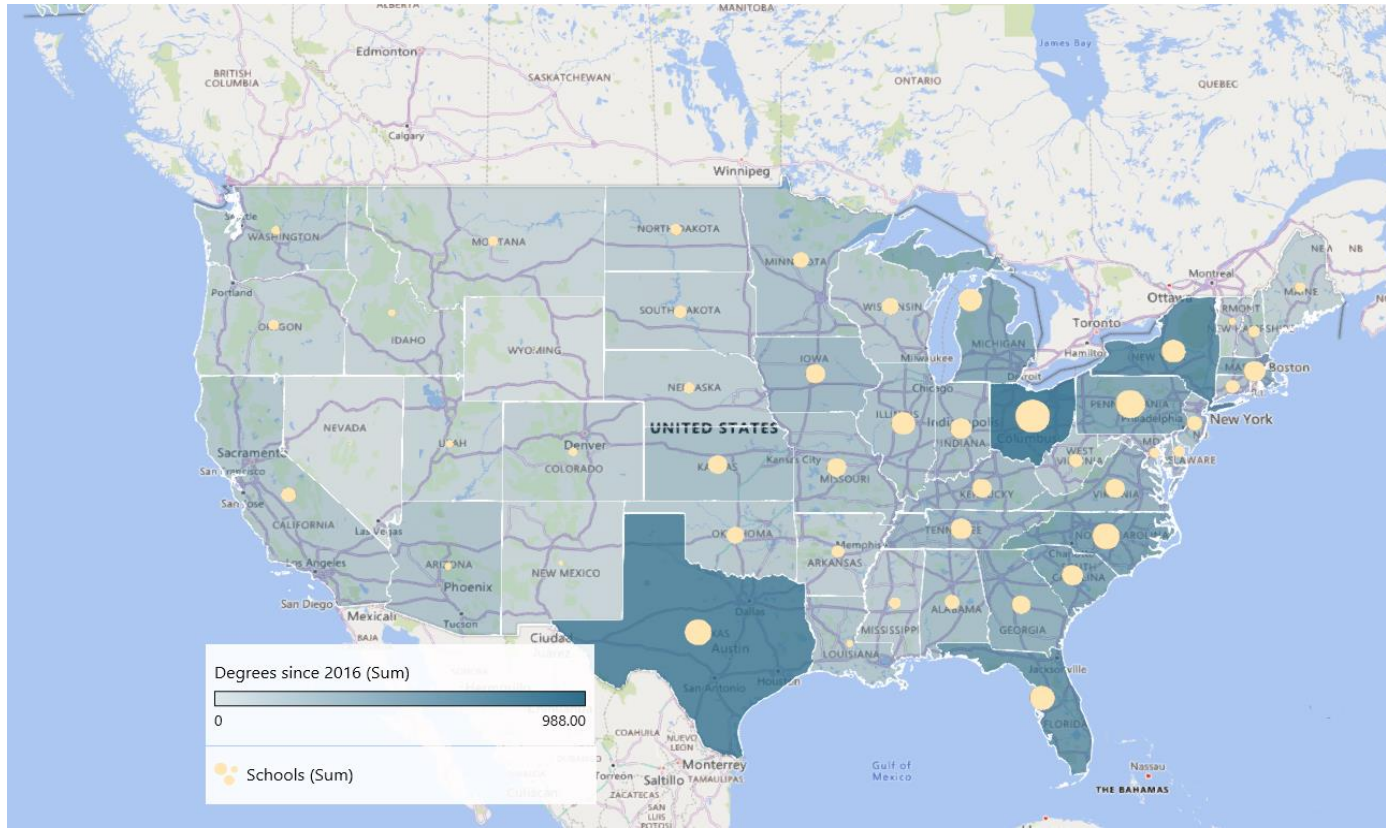

Sample Degree Analysis by State

State	Schools	Degrees since 2016	Largest Institution
Ohio	44	988	Ohio State University
Texas	26	871	Texas A&M University
New York	21	783	SUNY Cortland
Florida	22	682	Florida State University
North Carolina	27	580	North Carolina A&T State University
South Carolina	16	516	University of South Carolina-Columbia
Pennsylvania	32	514	Temple University
Michigan	21	497	University of Michigan
Massachusetts	17	451	University of Massachusetts Amherst
Georgia	13	404	University of Georgia
Virginia	14	356	James Madison University

State	Schools	Degrees since 2016	Largest Institution
Iowa	15	308	University of Iowa
Tennessee	17	306	The University of Tennessee-Knoxville
Kentucky	14	271	University of Louisville
Kansas	14	227	University of Kansas
Alabama	8	225	Troy University
Indiana	17	223	Ball State University
Illinois	21	202	Aurora University
Minnesota	10	194	University of Minnesota
Missouri	14	190	Lindenwood University
New Jersey	8	176	Rutgers University-New Brunswick
Maryland	4	170	Towson University

Top 10%, # of HS Graduates Top 25%, # of HS Graduates Top 50%, # of HS Graduates

Sample Degree Analysis by State

State	Schools	Degrees since 2016	Largest Institution
Arizona	2	169	Grand Canyon University
Louisiana	2	157	Louisiana State University A&M
Connecticut	7	156	University of Connecticut
California	8	138	Ashford University
New Hampshire	5	125	Southern New Hampshire University
West Virginia	7	119	American Public University System
Delaware	5	118	University of Delaware
Wisconsin	11	114	University of Wisconsin-Parkside
Oklahoma	11	108	Rogers State University
Washington	3	100	Washington State University
Mississippi	5	80	Mississippi Valley State University
North Dakota	5	73	North Dakota State University
South Dakota	6	71	Black Hills State University
Nebraska	5	66	University of Nebraska at Kearney